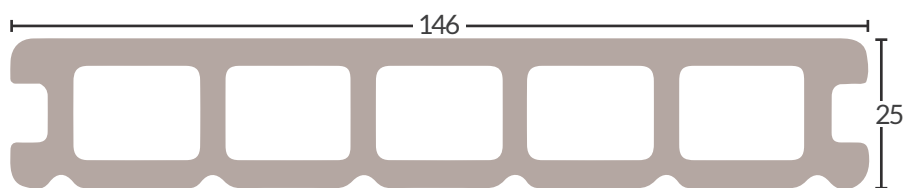

DENADECK

HORAEEL COMPOSITE DECKING

All measurements are in mm

	LENGTH (MM)	WIDTH (MM)	DEPTH (MM)	MATERIAL	FINISH	COLOURS AVAILABLE
3.6M BOARD	3600	146	25	COMPOSITE	DEEP EMBOSSED WOODGRAIN	ALL
5M BOARD	5000	146	25	COMPOSITE	DEEP EMBOSSED WOODGRAIN	SLATE, ANTHRACITE & CHARCOAL
BULLNOSE BOARD	3600/5000	140	25	COMPOSITE	DEEP EMBOSSED WOODGRAIN	3600 - ALL 5000 - SLATE, ANTHRACITE & CHARCOAL